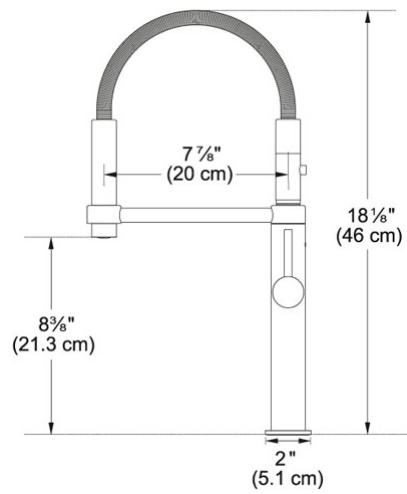

## Polished Chrome | 115.0395.996

FAMILY : **Faucets** | SERIE : **Pescara** | FINISH : **Polished Chrome** | INSTALLATION TYPE : **Single Hole installation** | MODEL : **FF4400**

### TECHNICAL DATA

Cartridge	28mm Ceramic Cartridge
Tap Operation	Side Lever
Flow Rate	1.75 gpm
Version	Pull-Down
Applicable to	1 3/8"